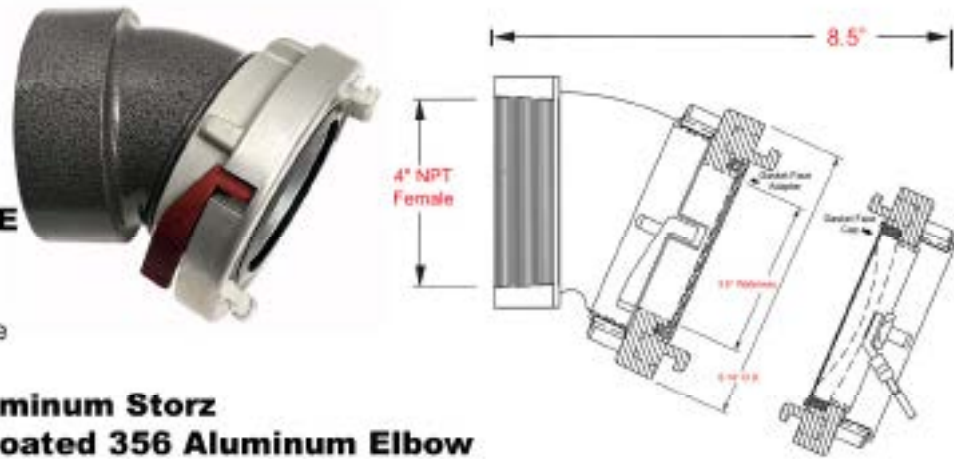

Specify HARRINGTON STORZ: H30E-40-40NPT/Cap

2630 West 21st Street
Erie, PA 16506

ph. 800-553-0078
info@harrinc.com

H30E-40-40NPT/Cap		
Elbow 30°, 4" NPT Female x 4" Storz with Storz Cap attached with stainless steel aircraft cable		
Date: 01/01/23	Weight: 7 lbs.	Specification / Data Sheet
Not to scale	NFPA 1963 COMPLIANT	30° NPT