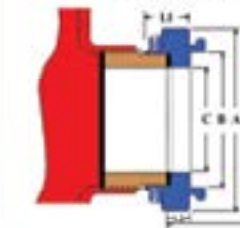

HHST-50 - Hydrant Storz Tool 5"

Hydrant Storz Tool	List
HHST-50	5" Hydrant Integral Storz Tool \$750.00

HFE 45° Flushing Elbow

HFE - Flushing Elbow	List
HFE-25NHLH	45° Elbow x 2.5" NH Female Swivel Long Handle \$250.00

Harrington

STORZ CONNECT

Reflective Cable

HPHA™ Harrington Permanent Hydrant Adapter™ Storz Metal Face ADAPTER with Cap/Cable for existing Hydrants

HPHA™ Dimensions

Nominal Dimensions (in inches)

Storz Adapter	A	B	C	D	E	L
4" Storz x 4" F	6.14	4.53	3.54	2.65	1.99	1.15
4" Storz x 4.5" F	6.01	4.53	3.54	2.65	2.04	1.13
5" Storz x 4" F	7.71	5.84	4.00	2.75	2.07	1.18
5" Storz x 4.5" F	7.71	5.84	4.54	2.75	2.04	1.18