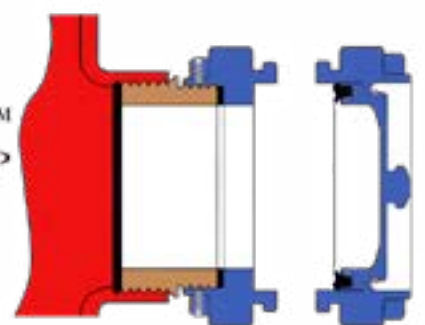

SPECIFY HARRINGTON HYDRANT STORZ.
MAKE THE RIGHT CONNECTION!