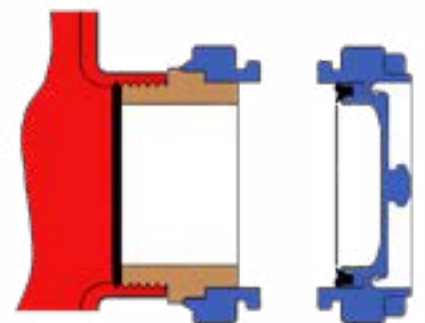

High-torque cap removal prevents unauthorized entry.

HPHA™ THREAD-ON: Harrington Permanent Hydrant Adapter™

For retro fitting existing hydrant threads, this adapter is threaded onto the steamer nozzle and secured permanently with two setscrews. The cap will not come off at the hands of vandals. Wrench required.

HPHA™ requires only the removal of the threaded cap for installation.