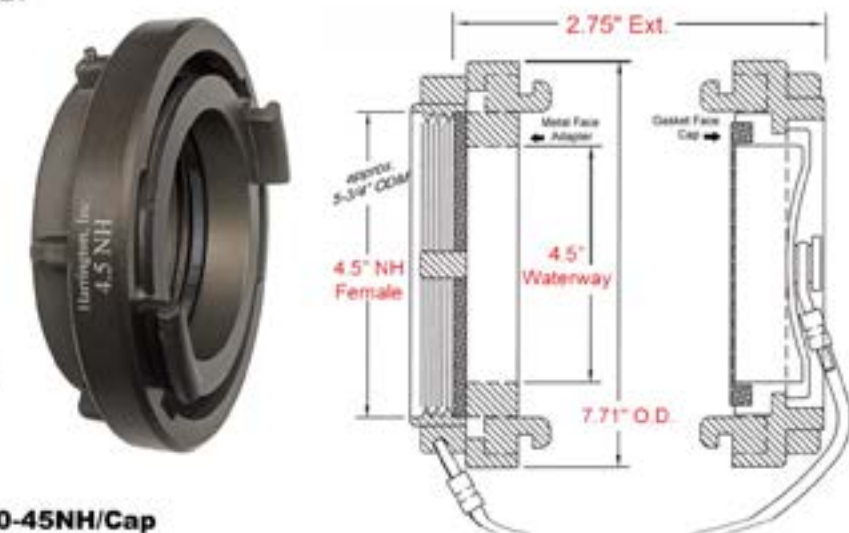

5" Storz Hydrant Adapter: 5 x 4½" NH Female w/(2) setscrews, Storz Cap and SS Cable

Date: 01/01/23 | Weight: 7 lbs. | Specification / Data Sheet
Not to scale | NFPA 1963 COMPLIANT | HPHA

HARRINGTON STORZ SPECIFICATION SHEET