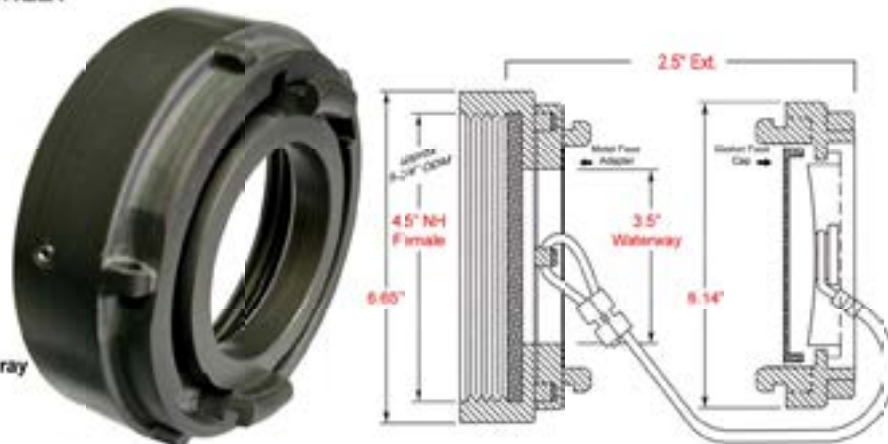

4" Storz Hydrant Adapter: 4 x 4½" NH Female w/(2) setscrews, Storz Cap and SS Cable

Date: 01/01/23 | Weight: 5 lbs. | Specification / Data Sheet
Net to scale | NFPA 1963 COMPLIANT | HPHA

Harrington STORZ CONNECT