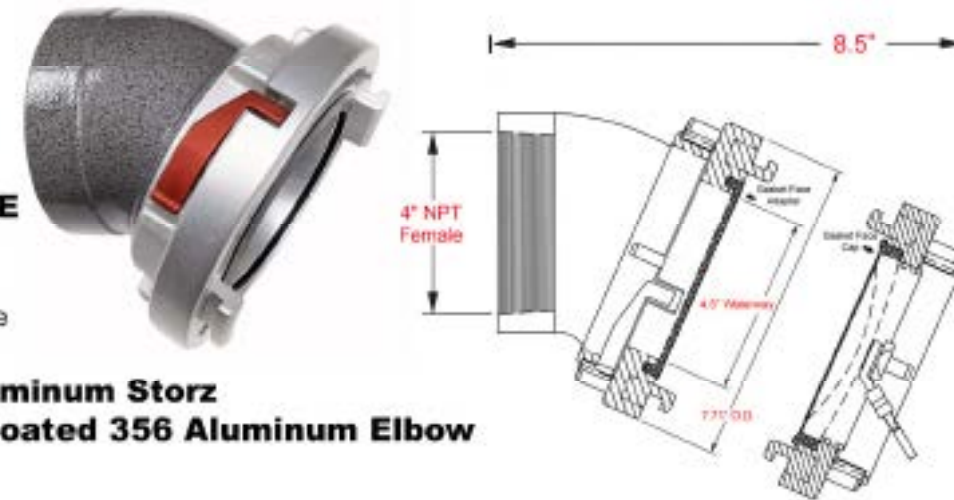

Specify HARRINGTON STORZ: H30E-50-40NPT/Cap

2630 West 21st Street
Erie, PA 16506

ph. 800-553-0078
info@harrinc.com

H30E-50-40NPT/Cap		
Elbow 30°, 4" NPT Female x 5" Storz with Storz Cap attached with stainless steel aircraft cable		
Date: 01/01/23	Weight: 9 lbs.	Specification / Data Sheet
Not to scale	NFPA 1963 COMPLIANT	30° NPT