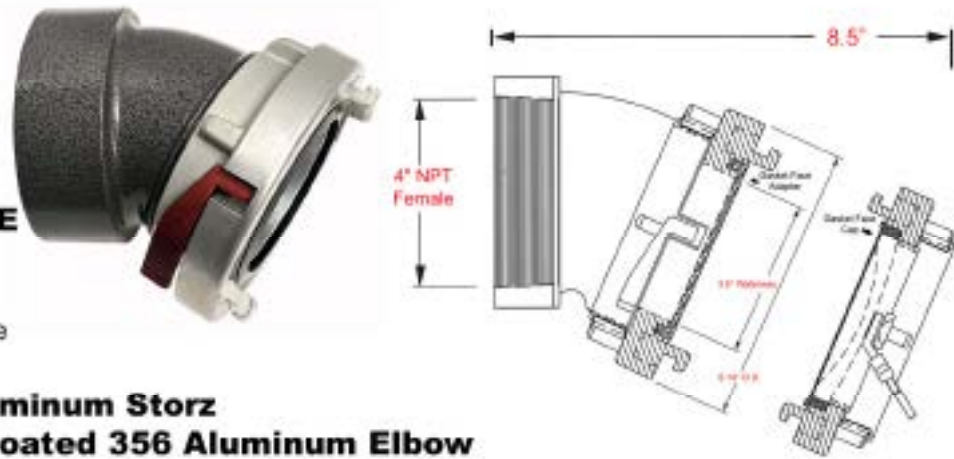

Specify HARRINGTON STORZ: H30E-40-40NPT/Cap

2630 West 21st Street  
Erie, PA 16506

ph. 800-553-0078  
info@harrinc.com

<b>H30E-40-40NPT/Cap</b>		
Elbow 30°, 4" NPT Female x 4" Storz with Storz Cap attached with stainless steel aircraft cable		
Date: 01/01/23	Weight: 7 lbs.	Specification / Data Sheet
Not to scale	NFPA 1963 COMPLIANT	30° NPT