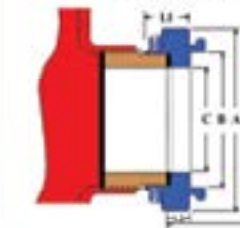

HPHA™ Harrington Permanent Hydrant Adapter™ Storz Metal Face ADAPTER with Cap/Cable for existing Hydrants