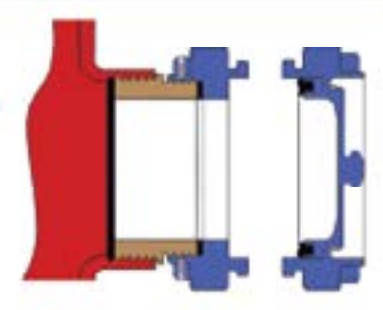

HPHA™ only requires the removal of the threaded cap for installation

Nominal Dimensions (in inches)

Storz Cap	A	B	L
4" Storz	6.14	4.53	1.44
5" Storz	7.71	5.84	1.63

### HPHA™ THREAD-ON: Harrington Permanent Hydrant Adapter™

For retro-fitting existing hydrant threads, this adapter is threaded onto the steamer nozzle and secured permanently with set screws. The cap will not come off at the hands of vandals. Wrench required.

HPHA™ only requires the removal of the threaded cap for installation

HPHA™ with Cap