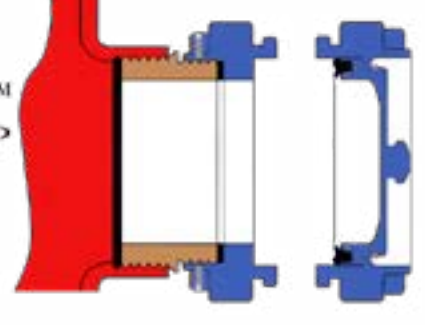

SPECIFY HARRINGTON HYDRANT STORZ.
MAKE THE RIGHT CONNECTION!