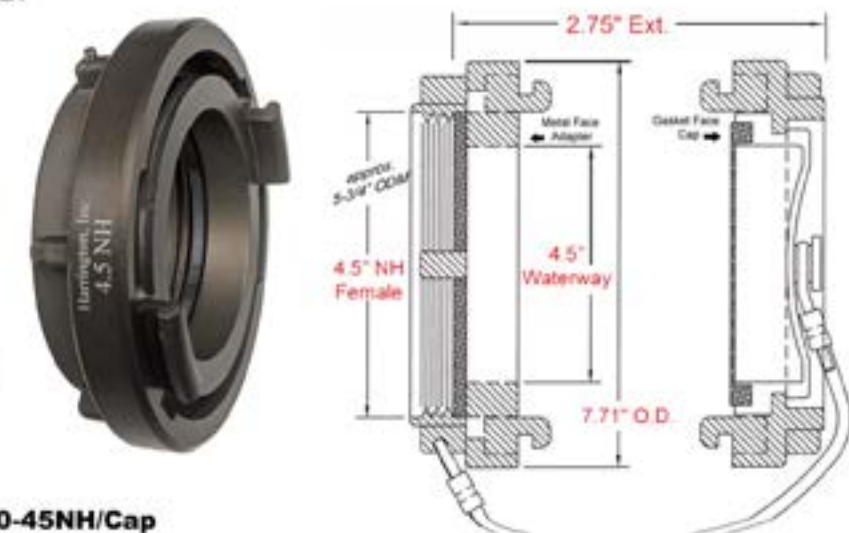

HPHA50-45NH/Cap

5" Storz Hydrant Adapter: 5 x 4½" NH Female w/(2) setscrews, Storz Cap and SS Cable

Date: 01/01/23	Weight: 7 lbs.	Specification / Data Sheet
Not to scale	NFPA 1963 COMPLIANT	HPHA