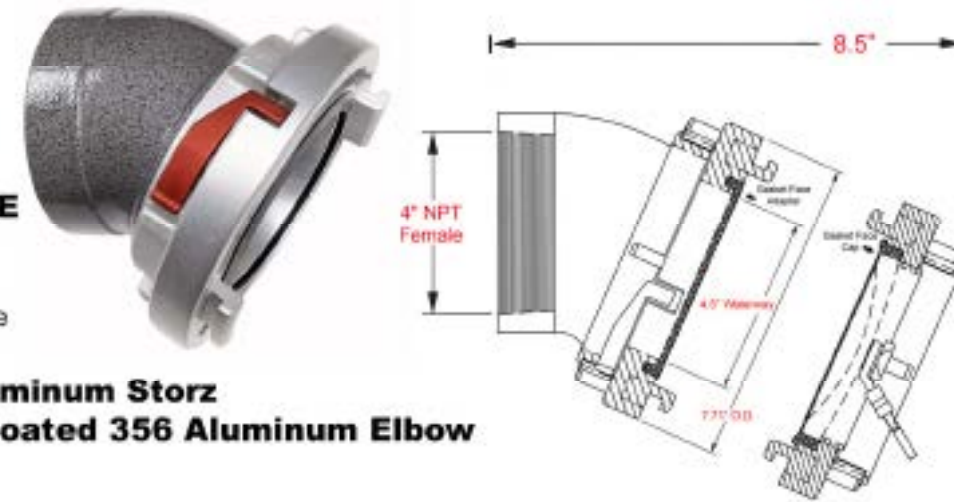

Specify HARRINGTON STORZ: H30E-50-40NPT/Cap

2630 West 21st Street  
Erie, PA 16506

ph. 800-553-0078  
info@harrinc.com

<b>H30E-50-40NPT/Cap</b>		
Elbow 30°, 4" NPT Female x 5" Storz with Storz Cap attached with stainless steel aircraft cable		
Date: 01/01/23	Weight: 9 lbs.	Specification / Data Sheet
Not to scale	NFPA 1963 COMPLIANT	30° NPT