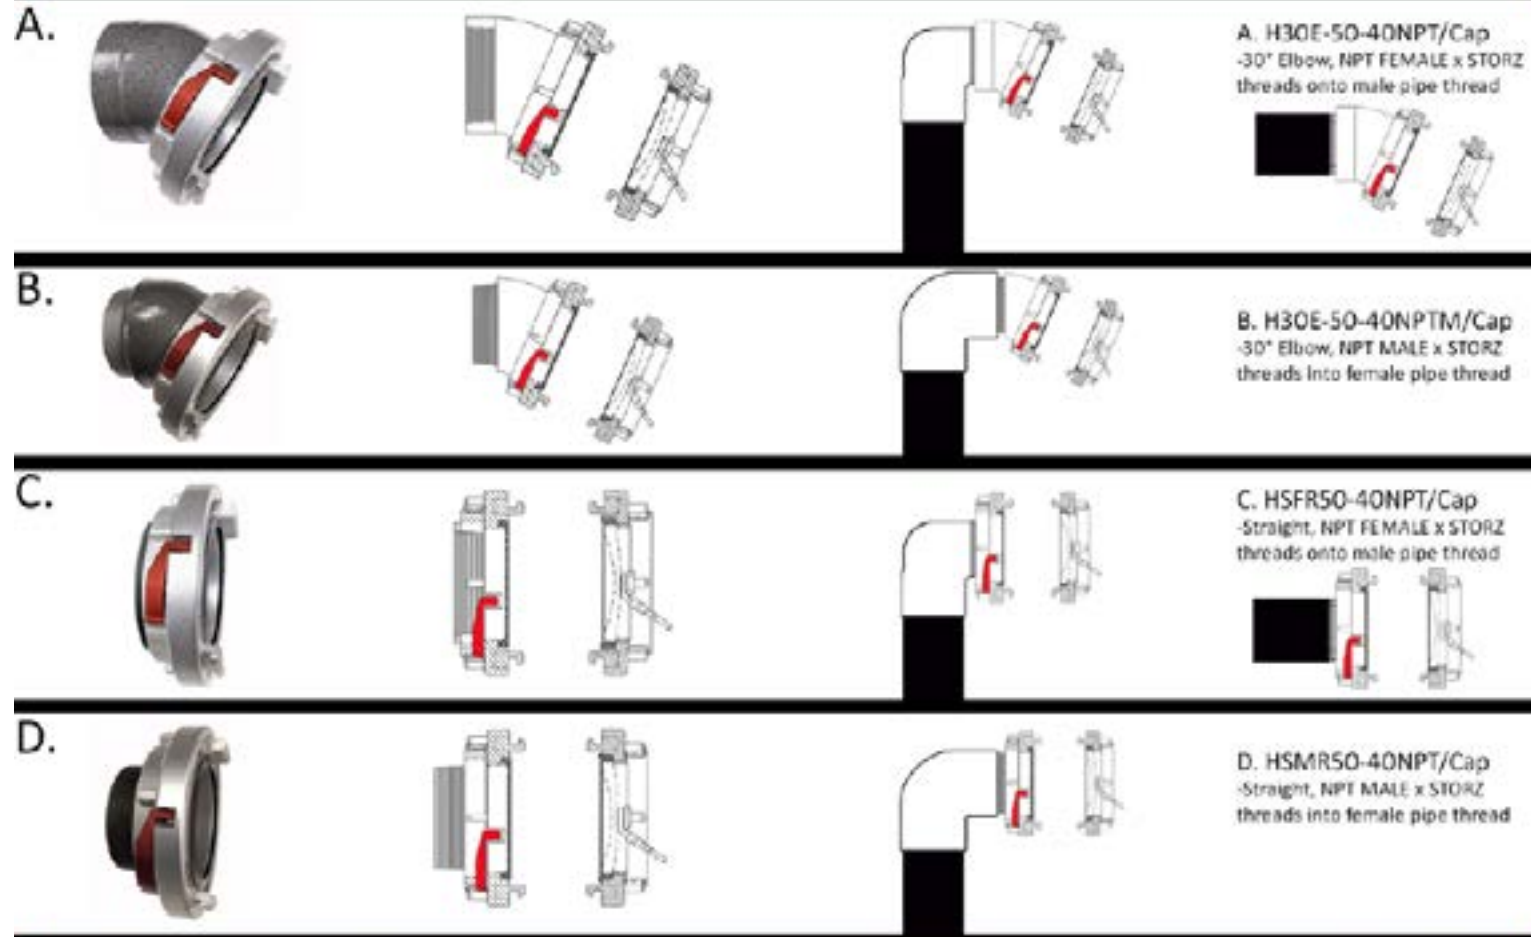

Harrington, Inc. Your Sprinkler Storz Headquarters

2630 West 21st Street, Erie, PA 16506 • 800.553.0078
info@harrinc.com • hydrantstorz.com

H30E - 30° Elbow Adapters

Short 30° elbow which includes a field adjustable pressure relief valve (75-250 PSI) and air bleeder. Hard coat anodizing to Military Specification, Type 3. All female swivels utilize stainless steel bearing or aluminum roller bearings, no plastic. Powder coated for corrosion resistance and protection

Small Threaded Elbow Adapters - Anodized	H30E	List
H30E-15NHM-15NH	30° Elbow 1.5" NH male x 1.5" NH female swivel	$270.00
H30E-25NHM-25NH	30° Elbow 2.5" NH male x 2.5" NH female swivel	$155.00
H30E-25NHFS-25NHFS	30° Elbow 2.5" NH female swivel x 2.5" NH female swivel	$270.00
H30E-25NHM-30NH	30° Elbow 2.5" NH male x 3" NH female swivel	$350.00
H30E-25NHM-30NPSH	30° Elbow 2.5" NH male x 3" NPSH female swivel	$350.00
H30E-30NHM-25NH	30° Elbow 3" NH male x 2.5" NH female swivel	$245.00
H30E-30NHM-30NH	30° Elbow 3" NH male x 3" NH female swivel	$365.00
H30E-30NHFS-30NHFS	30° Elbow 3" NH female swivel x 3" NH female swivel	$490.00
H30E-35NHM-35NH	30° Elbow 3.5" NH male x 3.5" NH female swivel	$440.00

H30E - 30° Storz x Female Swivel Rocker Lug

Short 30° elbow adapter; hard anodized and powder coated for corrosion resistance and protection

Elbow 30° - Storz x Female RL	H30E-RL	List
H30E-25-25NH	30° Elbow 2.5" Storz x 2.5" NH female swivel rocker lug	$195.00
H30E-25-25NPSH	30° Elbow 2.5" Storz x 2.5" NPSH female swivel rocker lug	$195.00
H30E-25-25NHM	30° Elbow 2.5" Storz x 2.5" NH male	$195.00
H30E-25-30NH	30° Elbow 2.5" Storz x 3" NH female swivel rocker lug	$290.00
H30E-25-30NPSH	30° Elbow 2.5" Storz x 3" NPSH female swivel rocker lug	$290.00
H30E-30-25NH	30° Elbow 3" Storz x 2.5" NH female swivel rocker lug	$185.00
H30E-30-25NPSH	30° Elbow 3" Storz x 2.5" NPSH female swivel rocker lug	$185.00
H30E-30-30NH	30° Elbow 3" Storz x 3" NH female swivel rocker lug	$320.00
H30E-30-30NPSH	30° Elbow 3" Storz x 3" NPSH female swivel rocker lug	$320.00
H30E-40-25NH	30° Elbow 4" Storz lock x 2.5" NH female swivel rocker lug	$510.00
H30E-40-25NHM	30° Elbow 4" Storz lock x 2.5" NH male	$460.00
H30E-40-25NPSH	30° Elbow 4" Storz lock x 2.5" NPSH female swivel rocker lug	$510.00
H30E-40-30NH	30° Elbow 4" Storz lock x 3" NH female swivel rocker lug	$565.00
H30E-40-30NPT	30° Elbow 4" Storz lock x 3" NPT female rigid	$455.00
H30E-40-30NHM	30° Elbow 4" Storz lock x 3" NH male	$450.00
H30E-40-35NH	30° Elbow 4" Storz lock x 3.5" NH female swivel rocker lug	$545.00
H30E-40-40NH	30° Elbow 4" Storz lock x 4" NH female swivel rocker lug	$500.00
H30E-40-40NH/Cap	30° Elbow 4" Storz lock with Cap/cable x 4" NH female swivel rocker lug	$650.00
H30E-40-40NPSH	30° Elbow 4" Storz lock x 4" NPSH female swivel rocker lug	$500.00
H30E-40-40NPSH/Cap	30° Elbow 4" Storz lock with Cap/cable x 4" NPSH female swivel rocker lug	$650.00

Note: Appliances are available with Storz, NH, NPT, or flange connections. Call for pricing if your configuration is not listed