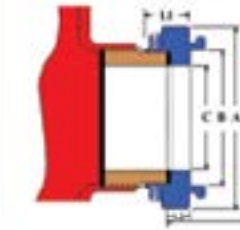

HPHA™ Harrington Permanent Hydrant Adapter™ Storz Metal Face ADAPTER with Cap/Cable for existing Hydrants