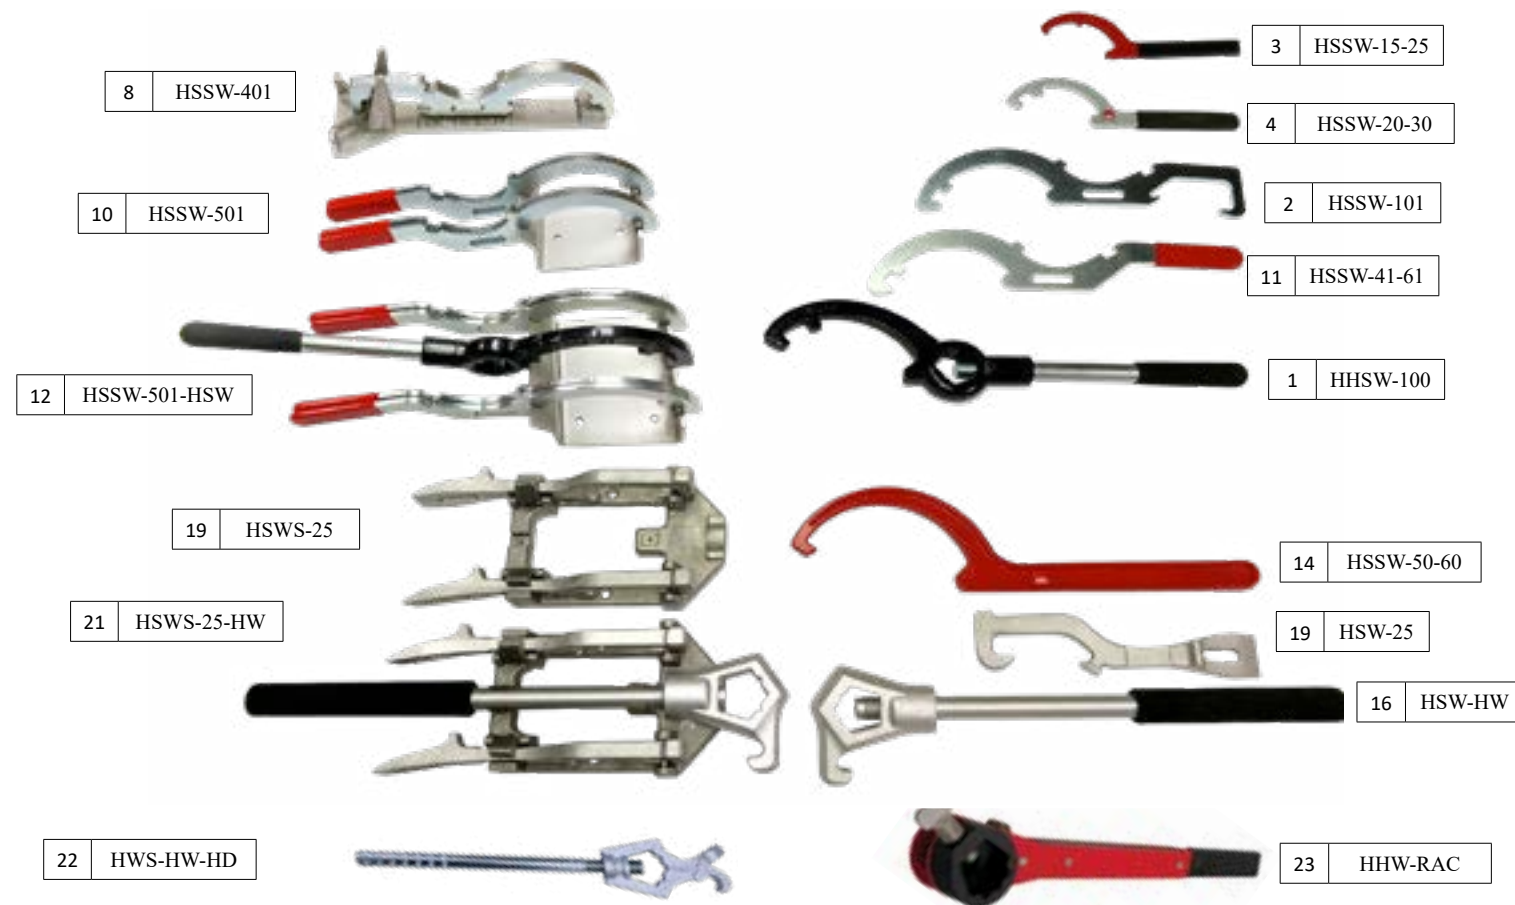

Miscellaneous Parts

Miscellaneous Parts		List
AWG30291233	Handwheel with fold-down knob	$286.00
HRV-250-S	Pressure relief valve 75-250 PSI charcoal gray	$596.00
HABV	Ball valve 0.75" BSP male x 0.75" BSP female (bleeder valve) [3/4"]	$53.00
HABS	0.75" screw down bleeder valve NPT	$114.00
HILBV-40-40ST	4" Storz x 4" Storz in-line bleeder valve 3/4"	$866.00
HILBV-50-50ST	5" Storz x 5" Storz in-line bleeder valve 3/4"	$820.00
HSLA-RED	Storz Lock Assembly Kit for 4", 5" and 6" Storz	$36.00
Cable-RKIT	stainless steel cable for caps, reflective, 20" long with crimping connectors	$10.00
HPG-100-H	0-300 psi Glycerine Filled Pressure Gauge (Harrington)	$78.00
HLG-15NH-15NH	1.5" NH male x 1.5" NH female swivel rocker lug Luminescent Line Gauge w/ 0-300 psi gauge	$437.00
HLG-15-xxx-15-xxx	1.5" special thread male x 1.5" special female swivel rocker lug	$651.00
HLG-25NH-25NH	2.5" NH male x 2.5" NH female swivel rocker lug	$462.00
HLG-25-xxx-25-xxx	2.5" special thread male x 2.5" special thread female swivel rocker lug	$721.00

Storz Seals and Thread Gaskets

Gaskets	Storz, NH & BSP Gaskets	List
Suction		
HSSS-10	1" Storz (25) suction seal	$5.00
HSSS-15	1.5" Storz (38) suction seal	$7.00
HSSS-20	2" Storz (52) suction seal	$7.00
HSSS-25	2.5" Storz (65) suction seal	$11.00
HSSS-30	3" Storz (75) suction seal	$11.00
HSSS-40	4" Storz (100) suction seal	$26.00
HSSS-45	4.5" Storz (110) suction seal	$26.00
HSSS-50	5" Storz (125) suction seal	$29.00
HSSS-60	6" Storz (150) suction seal	$33.00
Pressure		
HSPS-20	2" Storz (52) pressure seal	$6.00
HSPS-25	2.5" Storz (65) pressure seal	$6.00
HSPS-30	3" Storz (75) pressure seal	$6.00
HSPS-40	4" Storz (100) pressure seal	$12.00
HSPS-50	5" Storz (125) pressure seal	$17.00
HSPS-60	6" Storz (150) pressure seal	$37.00
NH		
HNHG-10	1" NH gasket	$2.00
HNHG-15	1.5" NH gasket	$3.00
HNHG-20	2" NH gasket	$4.00
HNHG-25	2.5" NH gasket	$4.00
HNHG-30	3" NH gasket	$4.00
HNHG-35	3.5" NH gasket	$4.00
HNHG-40	4" NH gasket	$4.00
HNHG-45	4.5" NH gasket	$7.00
HNHG-50	5" NH gasket	$8.00
HNHG-60	6" NH gasket	$10.00
BSP		
HBSPG-10	1" BSP gasket	$2.00
HBSPG-15	1.5" BSP gasket	$3.00
HBSPG-20	2" BSP gasket	$3.00
HBSPG-25	2.5" BSP gasket	$3.00
HBSPG-30	3" BSP gasket	$4.00
HBSPG-40	4" BSP gasket	$4.00
HBSPG-45	4.5" BSP gasket	$5.00
HBSPG-50	5" BSP gasket	$5.00
HBSPG-60	6" BSP gasket	$6.00

Please note raw material shortages are causing longer than normal lead times on most items. We reserve the right to change prices without notice.