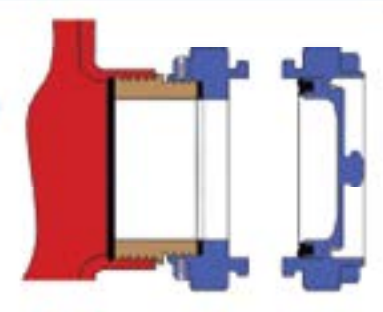

HPHA™ Storz Permanent Hydrant Adapters with Cap

- NEW Reflective Cable to help find hydrants
- Standardize your Connections
- No Adapters
- Quick Quarter Turn
- Connect LDH Direct to Hydrant
- Reduce Connection Time
- Vandal Resistant
- Converts in Minutes
- Stainless Steel Set Screws
- Permanently affixed
- Completely Anodized to Military Specifications
- Thousands in Service
- Proudly Made in the USA

MAKE THE RIGHT CONNECTION!

Harrington, Inc.

2630 West 21st Street, Erie, PA 16506 • 800.553.0078 • harrinc.com • info@harrinc.com • hydrantstorz.com