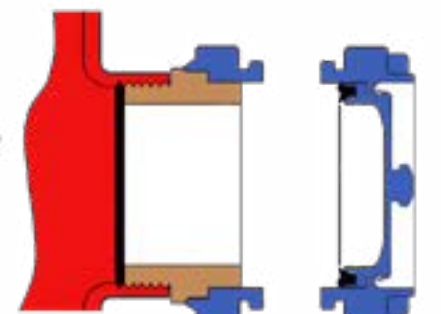

High-torque cap removal prevents unauthorized entry.

HPHA™ THREAD-ON: Harrington Permanent Hydrant Adapter™

For retro fitting existing hydrant threads, this adapter is threaded onto the steamer nozzle and secured permanently with two setscrews. The cap will not come off at the hands of vandals. Wrench required.