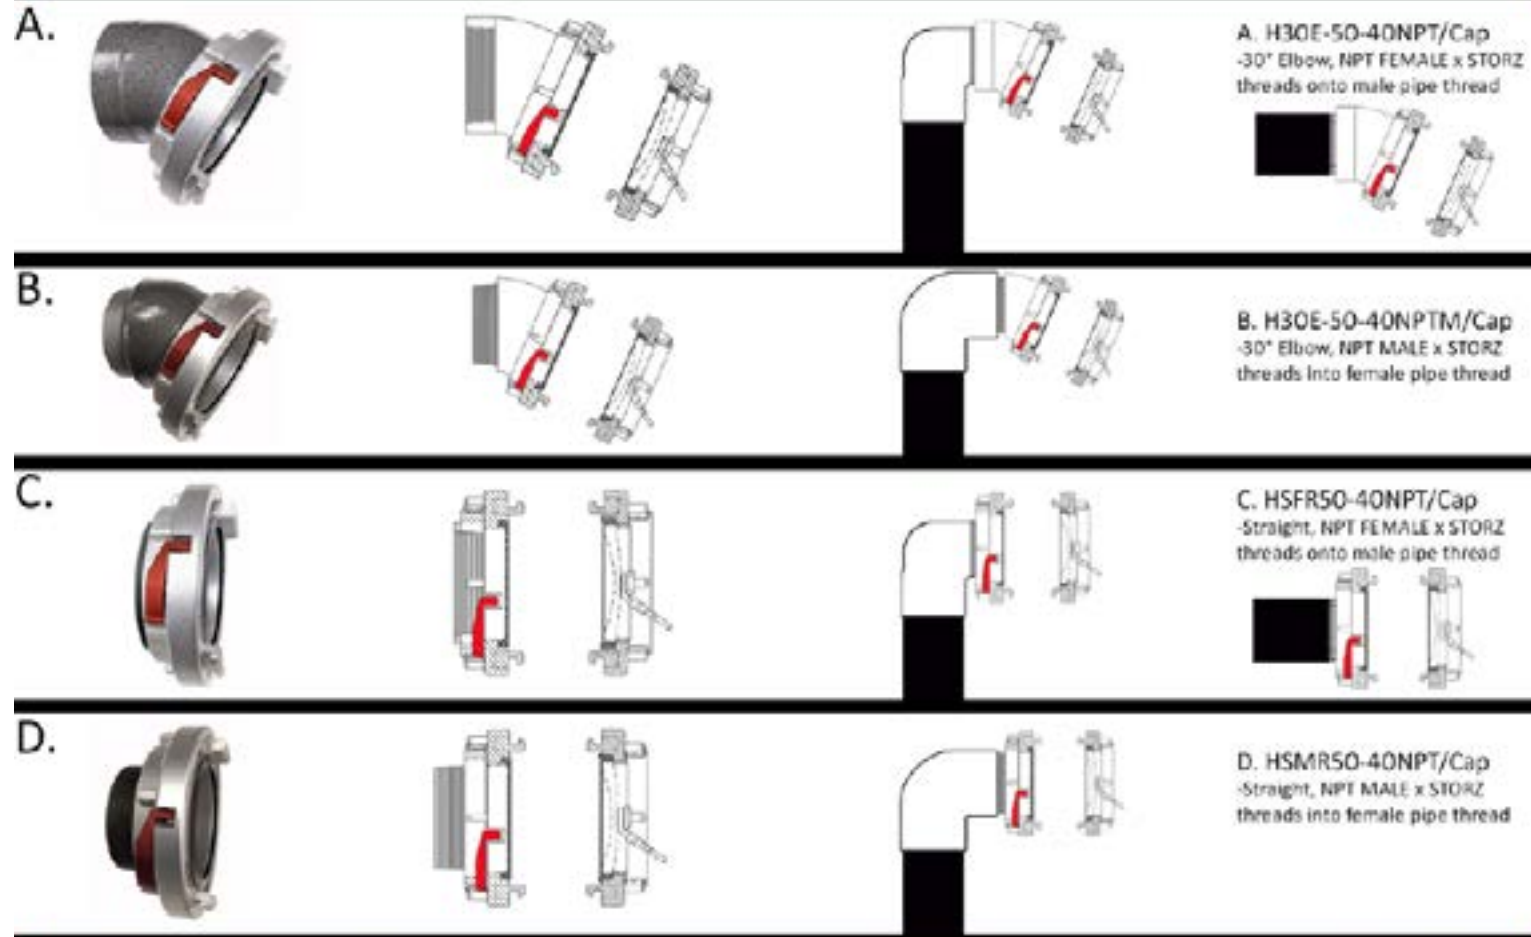

Harrington, Inc. Your Sprinkler Storz Headquarters

Harrington
STORZ CONNECT
2630 West 21st Street, Erie, PA 16506 • 800.553.0078
info@harrinc.com • hydrantstorz.com

H30E - 30° Elbow Adapters

Short 30° elbow which includes a field adjustable pressure relief valve (75-250 PSI) and air bleeder. Hard coat anodizing to Military Specification, Type 3. All female swivels utilize stainless steel ball bearing or aluminum roller bearings, no plastic. Powder coated for corrosion resistance and protection

Small Threaded Elbow Adapters - Anodized	H30E	List
H30E-15NHM-15NH	Elbow 30° 1.5" NH female swivel rocker lug x 1.5" NH male	$269.00
H30E-25NHM-25NH	Elbow 30° 2.5" NH female swivel rocker lug x 2.5" NH male	$154.00
H30E-25NHFS-25NHFS	Elbow 30° 2.5" NH female swivel rocker lug x 2.5" NH female swivel	$258.00
H30E-25NHM-30NH	Elbow 30° 3" NH female swivel rocker lug x 2.5" NH male	$347.00
H30E-25NHM-30NPSH	Elbow 30° 3" NPSH female swivel rocker lug x 2.5" NH male	$347.00
H30E-30NHM-25NH	Elbow 30° 2.5" NH female swivel rocker lug x 3" NH male	$241.00
H30E-30NHM-30NH	Elbow 30° 3" NH female swivel rocker lug x 3" NH male	$363.00
H30E-30NHFS-30NHFS	Elbow 30° 3" NH female swivel rocker lug x 3" NH female swivel	$487.00
H30E-35NHM-35NH	Elbow 30° 3.5" NH female swivel rocker lug x 3.5" NH male	$432.00

H30E - 30° Storz x Female Swivel Rocker Lug

Short 30° elbow adapter; hard anodized and powder coated for corrosion resistance and protection

Elbow 30° - Storz x Female RL	H30E-RL	List
H30E-25-25NH	30° Elbow 2.5" Storz x 2.5" NH female swivel rocker lug	$193.00
H30E-25-25NPSH	30° Elbow 2.5" Storz x 2.5" NPSH female swivel rocker lug	$193.00
H30E-25-25NHM	30° Elbow 2.5" Storz x 2.5" NH male	$193.00
H30E-25-30NH	30° Elbow 2.5" Storz x 3" NH female swivel rocker lug	$287.00
H30E-25-30NPSH	30° Elbow 2.5" Storz x 3" NPSH female swivel rocker lug	$287.00
H30E-30-25NH	30° Elbow 3" Storz x 2.5" NH female swivel rocker lug	$183.00
H30E-30-25NPSH	30° Elbow 3" Storz x 2.5" NPSH female swivel rocker lug	$183.00
H30E-30-30NH	30° Elbow 3" Storz x 3" NH female swivel rocker lug	$316.00
H30E-30-30NPSH	30° Elbow 3" Storz x 3" NPSH female swivel rocker lug	$316.00
H30E-40-25NH	30° Elbow 4" Storz lock x 2.5" NH female swivel rocker lug	$412.00
H30E-40-25NHM	30° Elbow 4" Storz lock x 2.5" NH male	$442.00
H30E-40-25NPSH	30° Elbow 4" Storz lock x 2.5" NPSH female swivel rocker lug	$412.00
H30E-40-30NH	30° Elbow 4" Storz lock x 3" NH female swivel rocker lug	$562.00
H30E-40-30NPT	30° Elbow 4" Storz lock x 3" NPT female rigid	$440.00
H30E-40-30NHM	30° Elbow 4" Storz lock x 3" NH male	$448.00
H30E-40-35NH	30° Elbow 4" Storz lock x 3.5" NH female swivel rocker lug	$533.00
H30E-40-40NH	30° Elbow 4" Storz lock x 4" NH female swivel rocker lug	$500.00
H30E-40-40NH/Cap	30° Elbow 4" Storz lock with Cap/cable x 4" NH female swivel rocker lug	$646.00
H30E-40-40NPSH	30° Elbow 4" Storz lock x 4" NPSH female swivel rocker lug	$500.00
H30E-40-40NPSH/Cap	30° Elbow 4" Storz lock with Cap/cable x 4" NPSH female swivel rocker lug	$646.00