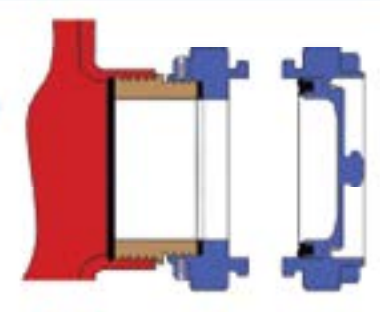

HPHA™ Storz Permanent Hydrant Adapters with Cap

- NEW Reflective Cable to help find hydrants
- Standardize your Connections
- No Adapters
- Quick Quarter Turn
- Connect LDH Direct to Hydrant
- Reduce Connection Time
- Vandal Resistant
- Converts in Minutes
- Stainless Steel Set Screws
- Permanently affixed
- Completely Anodized to Military Specifications
- Thousands in Service
- Proudly Made in the USA

MAKE THE RIGHT CONNECTION!

Harrington, Inc.

2630 West 21st Street, Erie, PA 16506 · 800.553.0078 · harrinc.com · info@harrinc.com · hydrantstorz.com