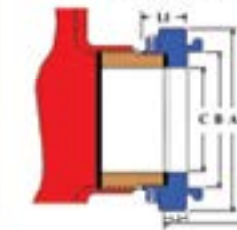

Storz Metal Face ADAPTER with Cap/Cable for existing Hydrants

HPHA™ Dimensions

Nominal Dimensions (in inches)

Storz Adapter	A	B	C	D	E	W
4" Storz x 4" F	6.14	4.53	3.54	2.65	1.99	1.15
4" Storz x 4.5" F	6.01	4.53	3.54	2.65	2.04	1.13
5" Storz x 4" F	7.71	5.84	4.00	2.75	2.07	1.18
5" Storz x 4.5" F	7.71	5.84	4.54	2.75	2.04	1.18