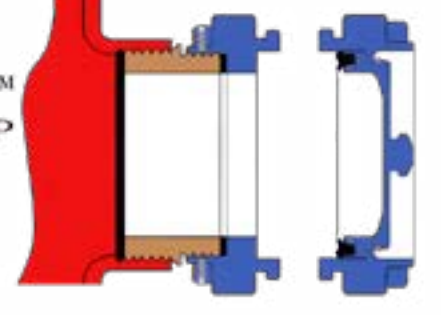

**SPECIFY HARRINGTON HYDRANT STORZ.
MAKE THE RIGHT CONNECTION!**