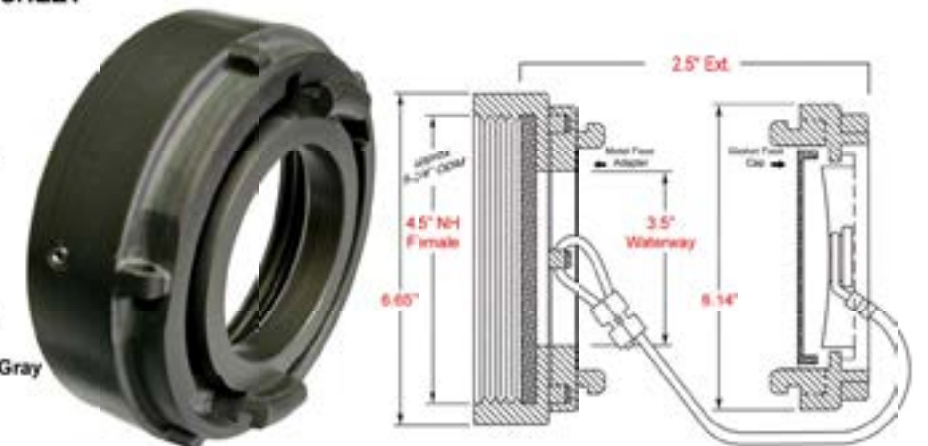

- Hard Anodized to Mil-A-8625f, Type 3, Dark Gray
- 250 psi working pressure
- MADE IN USA

Specify HARRINGTON STORZ: HPHA40-45NH/Cap

Harrington STORZ CONNECT
2630 West 21st Street
Erie, PA 16506
ph. 800-553-0078
info@harrinc.com

HPHA40-45NH/Cap

4" Storz Hydrant Adapter: 4 x 4 1/2" NH Female w/(2) setscrews, Storz Cap and SS Cable

Date: 01/01/23	Weight: 5 lbs.	Specification / Data Sheet
Net to scale	NFPA 1963 COMPLIANT	HPHA