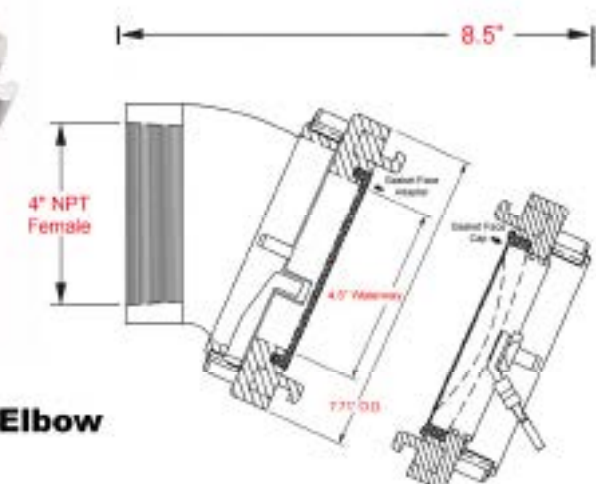

H30E-50-40NPT/Cap

Elbow 30°, 4" NPT Female x 5" Storz with Storz Cap attached with stainless steel aircraft cable

Date: 01/01/23	Weight: 9 lbs.	Specification / Data Sheet
Not to scale	NFPA 1963 COMPLIANT	30° NPT